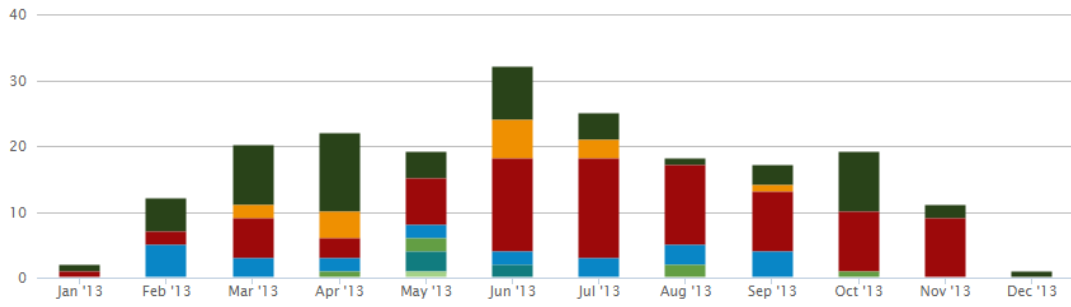

Training History

Sessions count ▾

« < Jan '14 - Dec '14 > »

Days Weeks **Months** Years

Training History

Sessions count ▾

Cycling Race Cycling Crossfit Running Climbing Kayaking Swimming Hiking

<< < Jan '13 - Dec '13 > >>