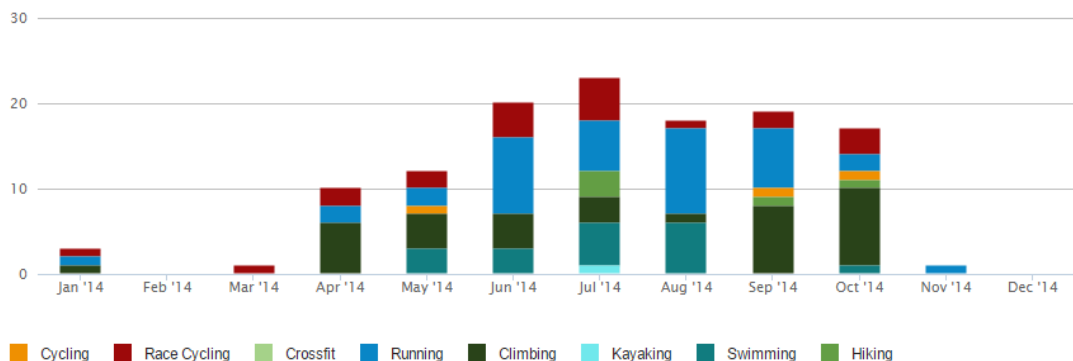

Training History

Sessions count ▾

« < Jan '16 - Dec '16 > »

Days Weeks **Months** Years

Training History

Sessions count ▾

« < Jan '15 - Dec '15 > »

Days Weeks **Months** Years

Training History

Sessions count ▾

« < Jan '14 - Dec '14 > »

Days Weeks **Months** Years

Training History

Sessions count ▾

Cycling Race Cycling Crossfit Running Climbing Kayaking Swimming Hiking

<< < Jan '13 - Dec '13 > >>