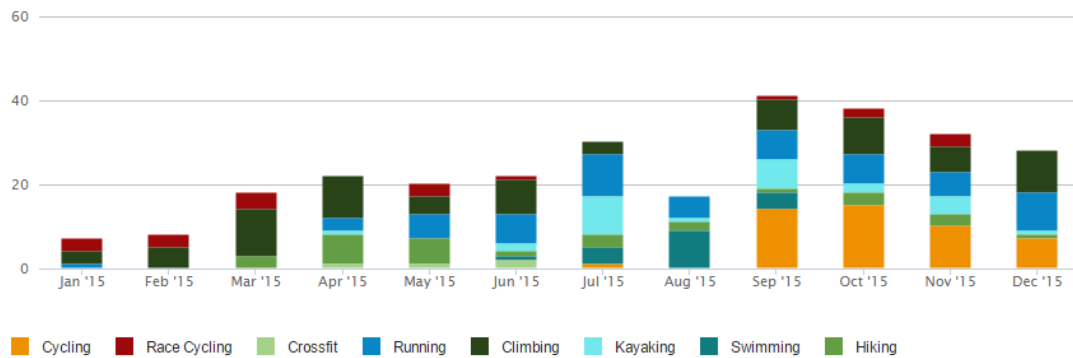

Training History

Sessions count ▾

« < Jan '16 - Dec '16 > »

Days Weeks **Months** Years

Training History

Sessions count ▾

« < Jan '15 - Dec '15 > »

Days Weeks **Months** Years

Training History

Sessions count ▾

« < Jan '14 - Dec '14 > »

Days Weeks **Months** Years

Training History

Sessions count ▾

Cycling Race Cycling Crossfit Running Climbing Kayaking Swimming Hiking

<< < Jan '13 - Dec '13 > >>