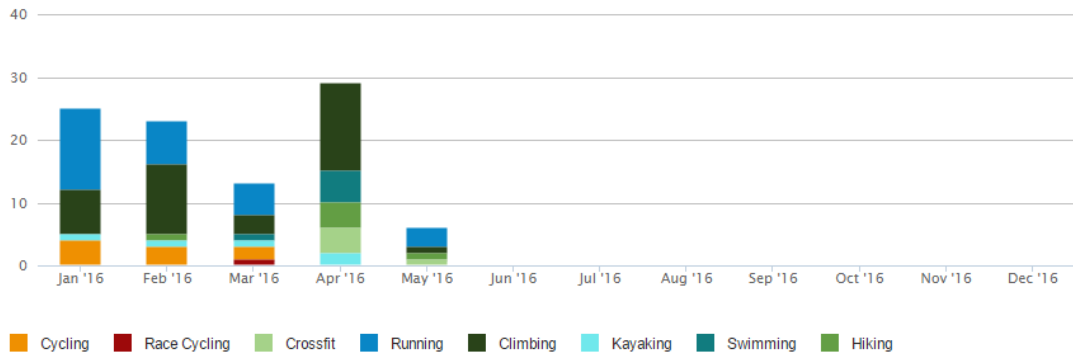

Training History

Sessions count ▾

« < Jan '16 - Dec '16 > »

Days Weeks **Months** Years

Training History

Sessions count ▾

« < Jan '15 - Dec '15 > »

Days Weeks **Months** Years

Training History

Sessions count ▾

« < Jan '14 - Dec '14 > »

Days Weeks **Months** Years

Training History

Sessions count ▾

Cycling Race Cycling Crossfit Running Climbing Kayaking Swimming Hiking

<< < Jan '13 - Dec '13 > >>